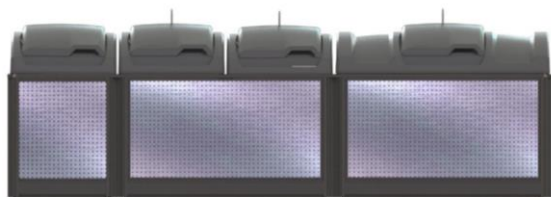

Blok

Rectangular waste collection series

Safe use
and
operation

Lockable 

Magnet 
hold

UV- 
Protected

Impact
strength
PE

Leakproof 

Blok

Module dimensions

Bin shelter

Lid options

Wide filling slot
for ex. carton
Max opening 650X210

Filling slot
for ex. glass
Small glass Ø160
Large glass Ø200
Max 410X210

Basic lid
Max opening 540 * 555

Lids

Filling slots
and
lids
can be
mounted
both sides

Filling slots

Framing options

Corrugated sheet,
Dark gray

Composite panel,
Stone gray

Fiber cement,
Graphite gray

Fiber cement,
Ruby red

Perforated aluminium,
Brushed

Perforated aluminium,
Painted (any RAL color)