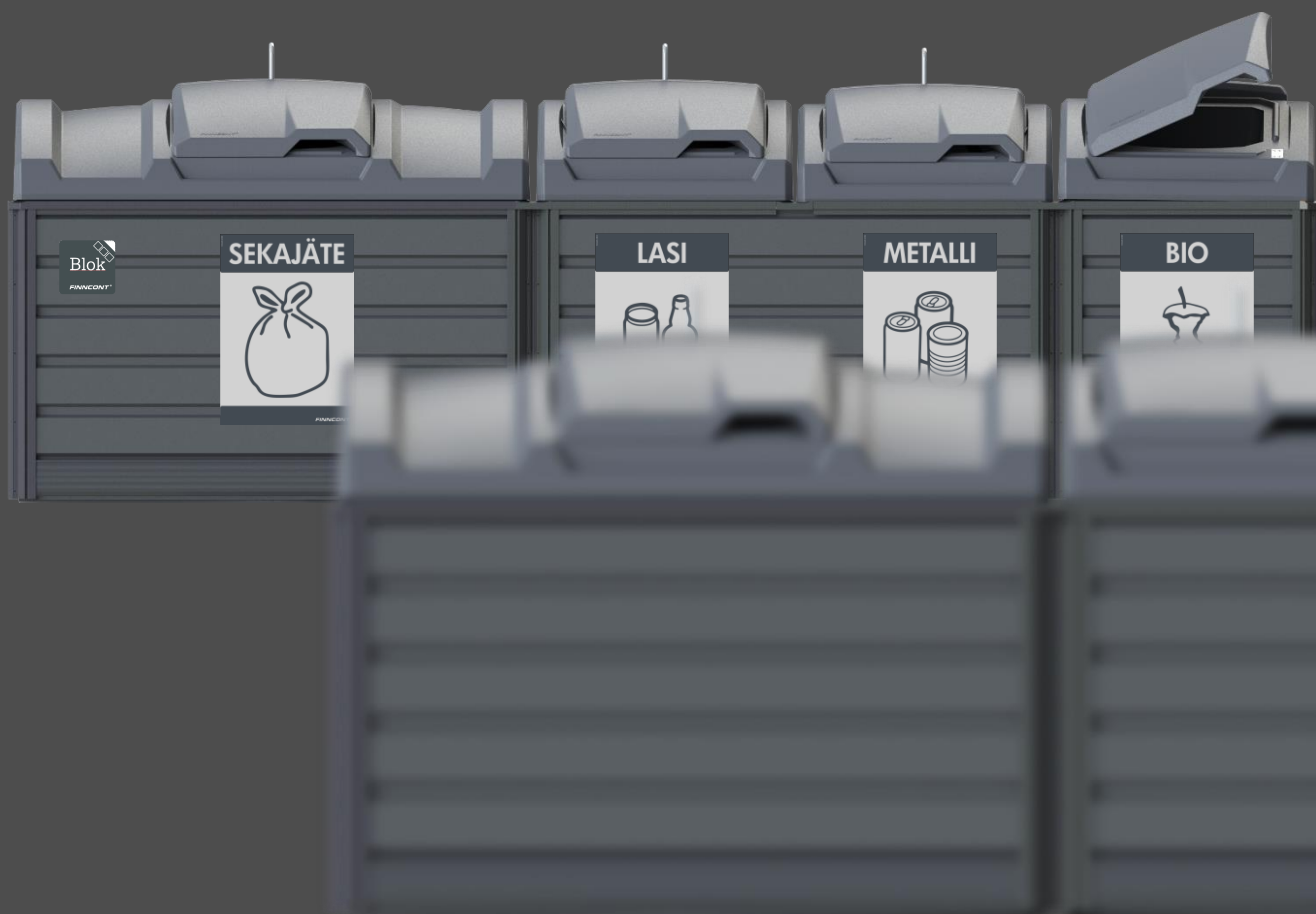

Blok

Rectangular waste collection series

Safe use
and
operation

Lockable 

Magnet 
hold

UV- 
Protected

Impact
strength
PE

Leakproof 

Blok

Module dimensions

Bin shelter

Lid options

Wide filling slot
for ex. carton
Max opening 650X210

Filling slot
for ex. glass
Small glass Ø160
Large glass Ø200
Max 410X210

Basic lid
Max opening 540 * 555

Lids

Filling slots
and
lids
can be
mounted
both sides

Filling slots

Framing options

Corrugated sheet,
Dark gray

Composite panel,
Stone gray

Fiber cement,
Graphite gray

Fiber cement,
Ruby red

Perforated aluminium,
Brushed

Perforated aluminium,
Painted (any RAL color)