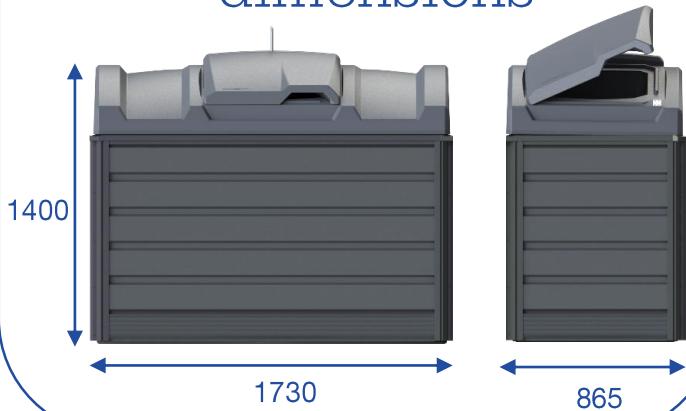

Blok

Module dimensions

Bin shelter

Lid options

Wide filling slot
for ex. carton
Max opening 650X210

Filling slot
for ex. glass
Small glass Ø160
Large glass Ø200
Max 410X210

Basic lid
Max opening 540 * 555

Lids

Filling slots
and
lids
can be
mounted
both sides

Filling slots

Framing options

Corrugated sheet,
Dark gray

Composite panel,
Stone gray

Fiber cement,
Graphite gray

Fiber cement,
Ruby red

Perforated aluminium,
Brushed