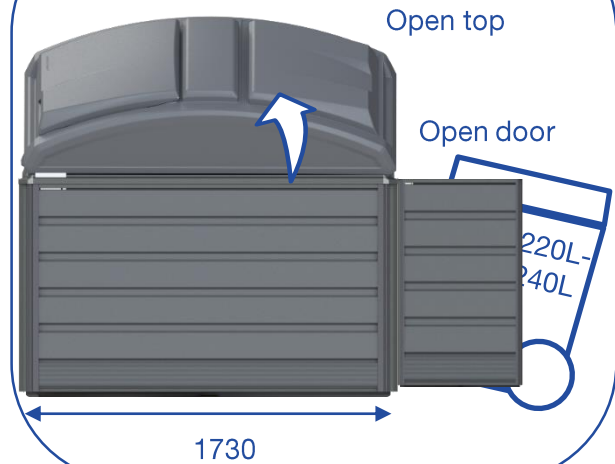

Blok

Module dimensions

Bin shelter

Lid options

Wide filling slot
for ex. carton
Max opening 650X210

Filling slot
for ex. glass
Small glass Ø160
Large glass Ø200
Max 410X210

Basic lid
Max opening 540 * 555

Lids

Filling slots
and
lids
can be
mounted
both sides

Filling slots

Framing options

Corrugated sheet,
Dark gray

Composite panel,
Stone gray

Fiber cement,
Graphite gray

Fiber cement,
Ruby red

Perforated aluminium,
Brushed