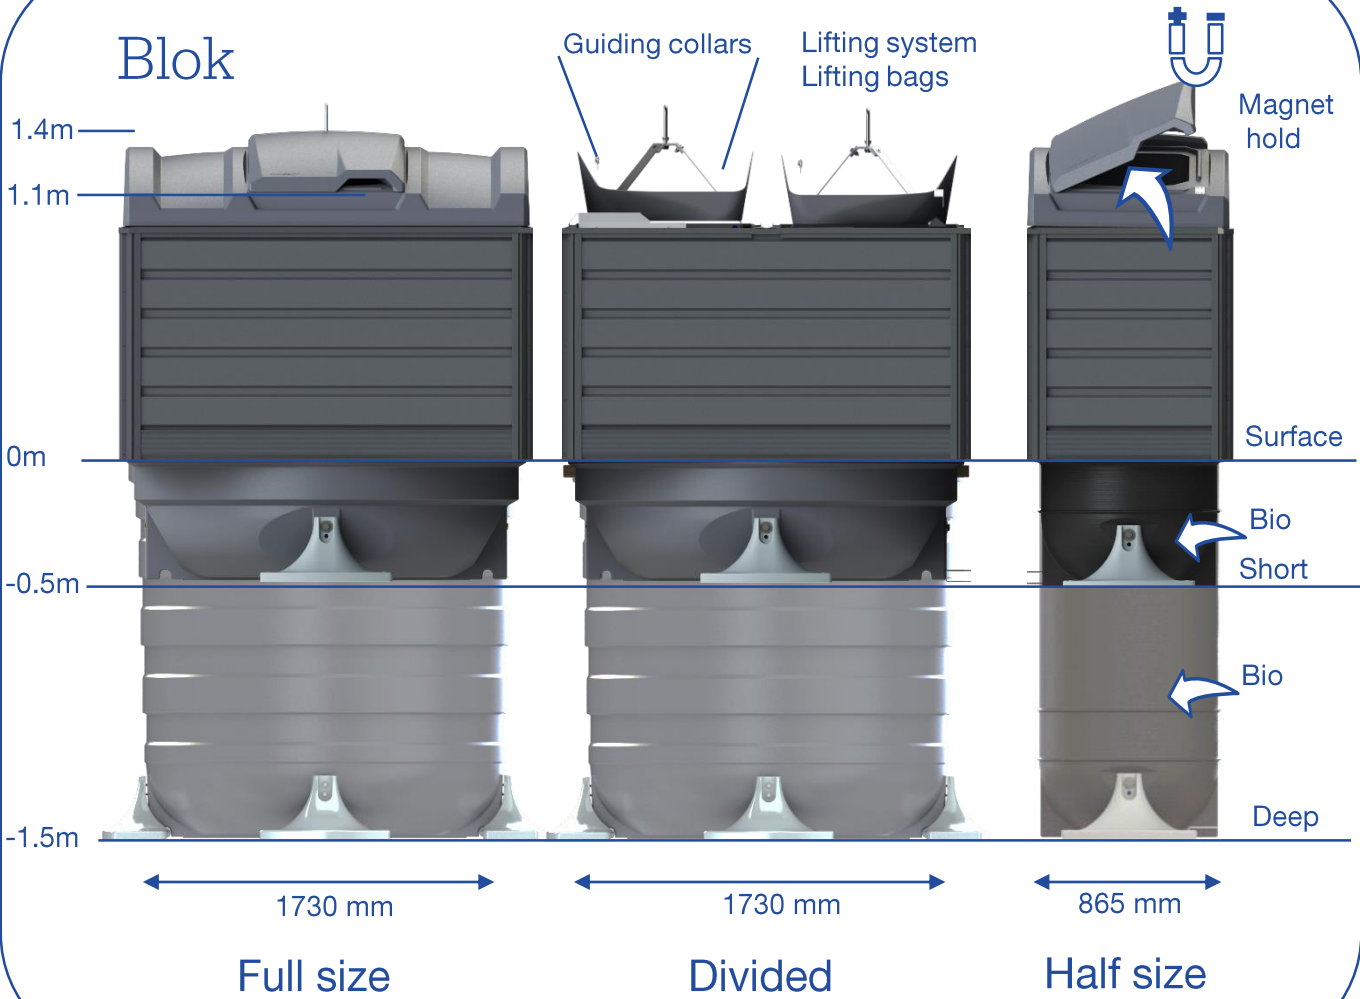

Blok

Rectangular waste collection series

Safe use
and
operation

Lockable 

Magnet 
hold

UV- 
Protected

Impact
strength
PE

Leakproof 

Blok

Module dimensions

Bin shelter

Lid options

Wide filling slot
for ex. carton
Max opening 650X210

Filling slot
for ex. glass
Small glass Ø160
Large glass Ø200
Max 410X210

Basic lid
Max opening 540 * 555

Lids

Filling slots
and
lids
can be
mounted
both sides

Filling slots

Framing options

Corrugated sheet,
Dark gray

Composite panel,
Stone gray

Fiber cement,
Graphite gray

Fiber cement,
Ruby red

Perforated aluminium,
Brushed

Perforated aluminium,
Painted (any RAL color)