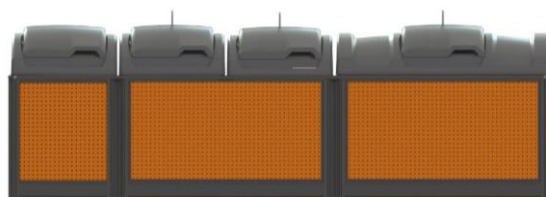

Blok

Module dimensions

Bin shelter

Lid options

Wide filling slot
for ex. carton
Max opening 650X210

Filling slot
for ex. glass
Small glass Ø160
Large glass Ø200
Max 410X210

Basic lid
Max opening 540 * 555

Lids

Filling slots
and
lids
can be
mounted
both sides

Filling slots

Framing options

Corrugated sheet,
Dark gray

Composite panel,
Stone gray

Fiber cement,
Graphite gray

Fiber cement,
Ruby red

Perforated aluminium,
Brushed

Perforated aluminium,
Painted (any RAL color)